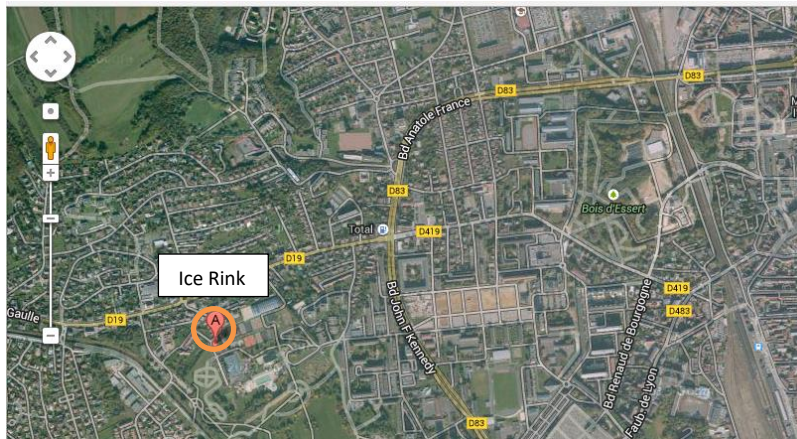

Additional links:

Hotel accommodation: <https://www.belfort-tourisme.com/preparer-son-sejour/tous-nos-hebergements>

Restaurants : <https://www.belfort-tourisme.com/sur-place/restaurants>

Adress Ice Rink : Parc de Loisirs, Rue des Carrières, 90850 Essert France

GPS information : +47° 37' 59.84", +6° 49' 50.19"

EuroAirport Basel-Mulhouse-Freiburg
[Link](#) (Ice Rink : 75 km)

Rail Station TGV (between: Belfort and Montbéliard) TGV (Ice Rink : 13 km)
<https://www.gares-sncf.com/fr/gare/frtja/belfort-montbeliard-tgv>

Rail Station Belfort City (Ice Rink : 2.5 km)
<https://www.gares-sncf.com/fr/gare/frbor/belfort>

Bus, Bicycle or Car services
<https://www.optymo.fr/>